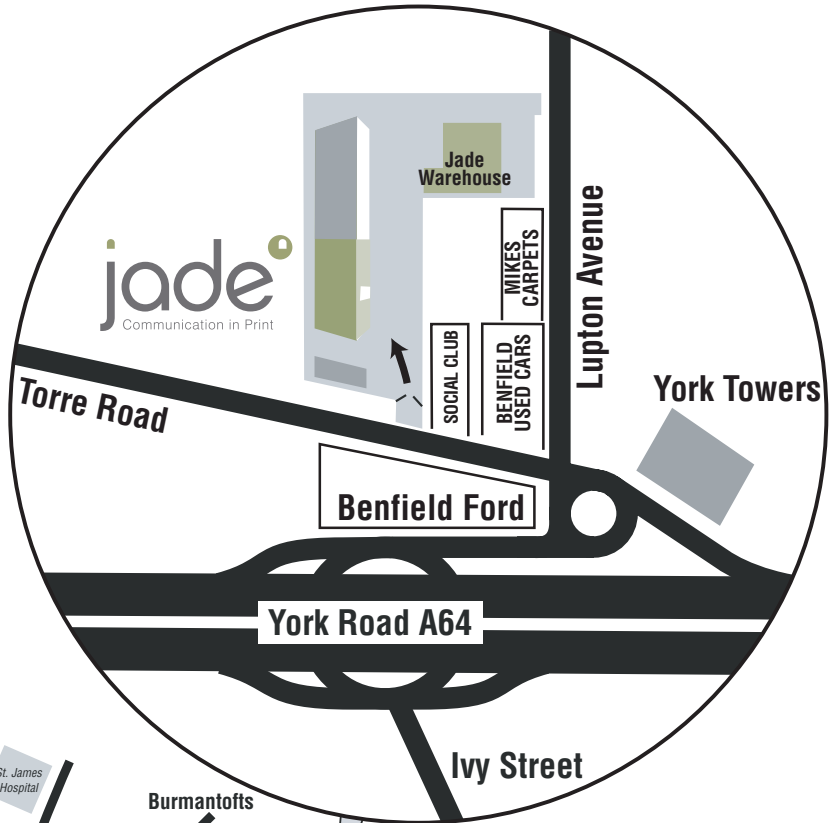

how to find us

tel - 0113 248 0929

fax - 0113 248 4609

email - sales@jadeprint.com

web - www.jadeprint.com

Unit 2, Eagle Industrial Estate,
Torre Road, Leeds LS9 7QL

jade^o
Communication in Print