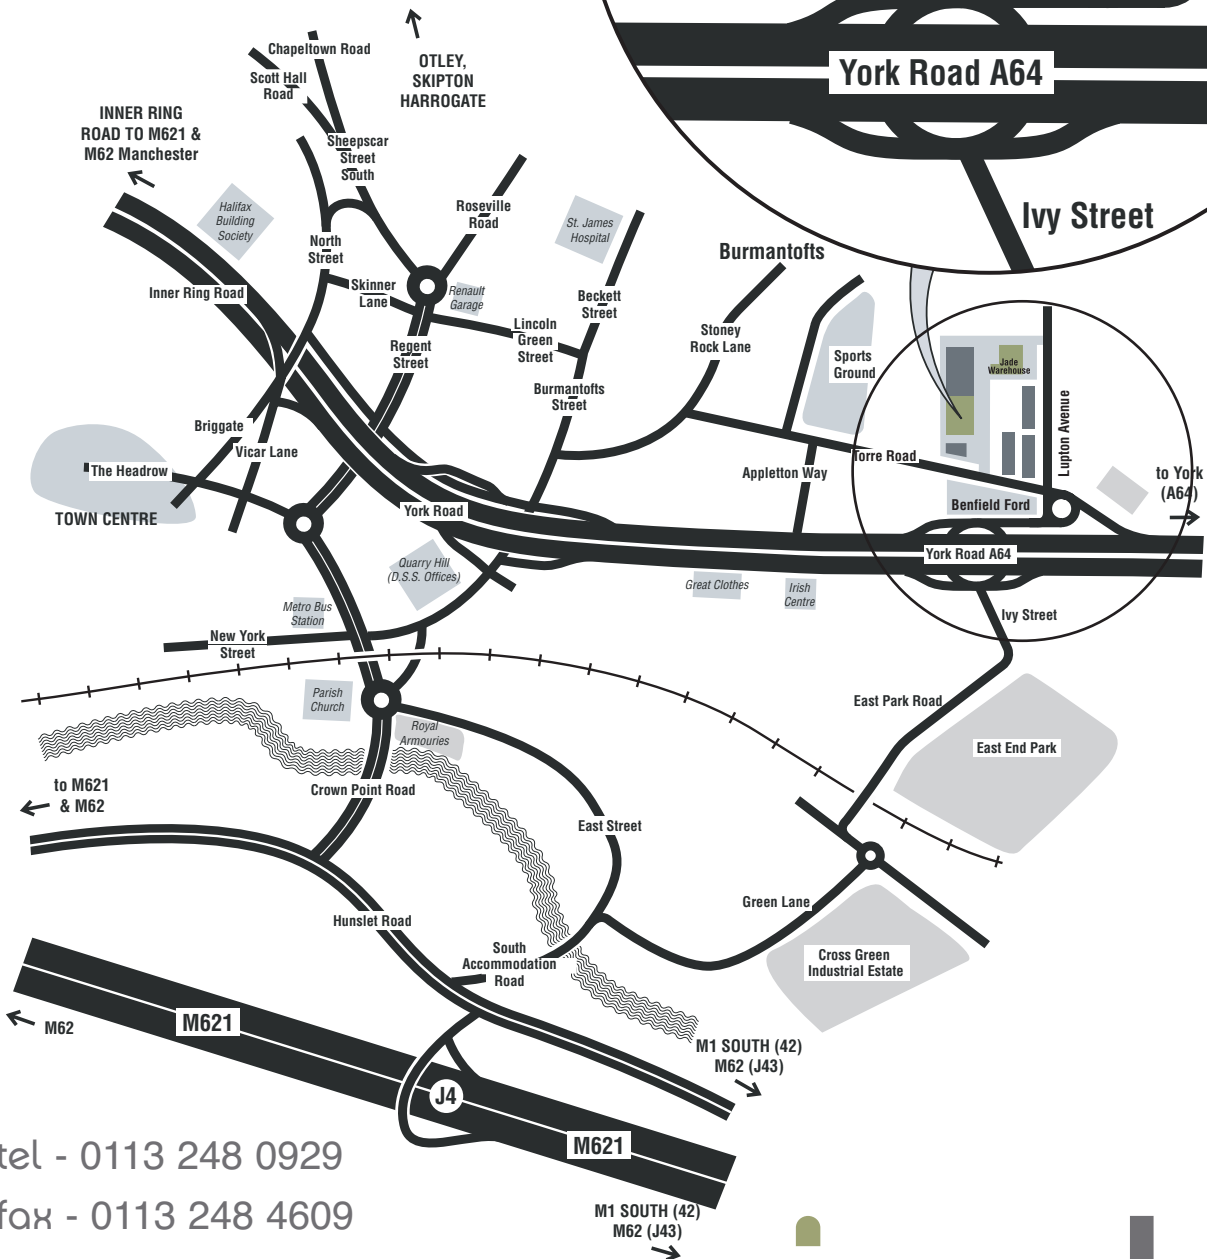

how to find us

tel - 0113 248 0929

fax - 0113 248 4609

email - sales@jadeprint.com

web - www.jadeprint.com

Unit 2, Eagle Industrial Estate,
Torre Road, Leeds LS9 7QL

jade^o
Communication in Print